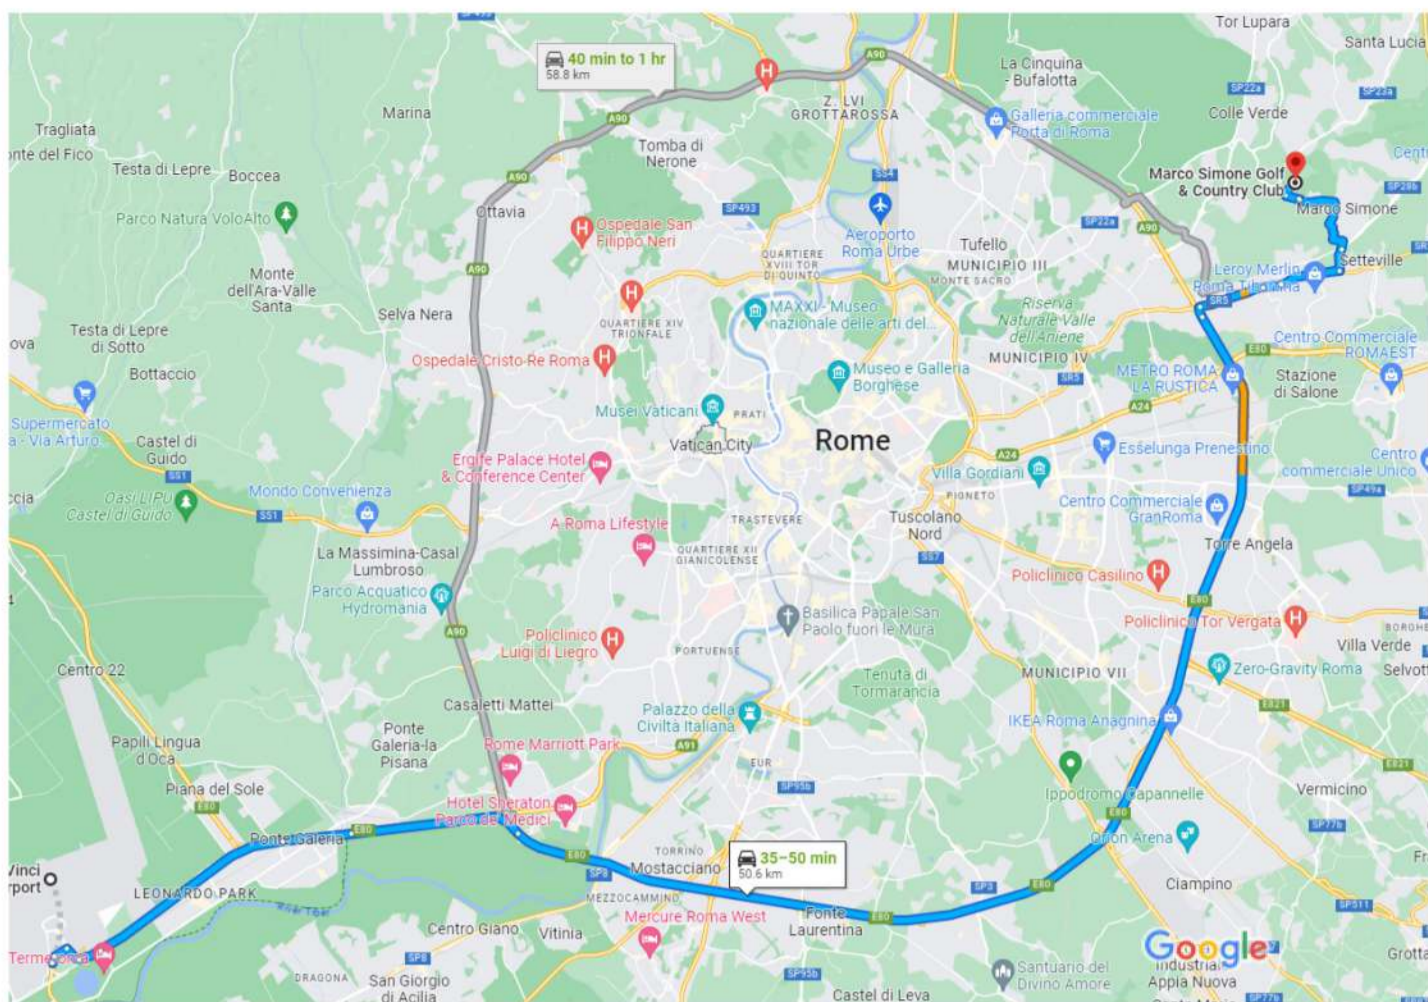

How to reach Marco Simone Golf & Country Club from ROME FIUMICINO AIRPORT (FCO)

Map data ©2023 2 km

2 min (1.6 km)

- ↑ 1. Head north on Via dell'Aeroporto di Fiumicino/SS296

5 m

- ↪ 2. Keep right to continue toward Via Alessandro Guidoni

170 m

- ↗ 3. Slight right onto Via Alessandro Guidoni

400 m

- ⤷ 4. At the roundabout, take the 1st exit onto the Via Mario de Bernardi ramp to Roma

450 m

- ⤴ 5. Merge onto Via Mario de Bernardi

550 m

Drive from Grande Raccordo Anulare/A90 to Roma. Take exit 13 from Grande Raccordo Anulare/A90

28 min (41.8 km)

- ↑ 6. Continue onto A91

5.5 km

- ↪ 7. Take the exit toward Nuova Fiera di Roma

1.8 km

- ↙ 8. Keep left at the fork, follow signs for Grande Raccordo Anulare

4.4 km

- ↪ 9. Keep left and merge onto Grande Raccordo Anulare/A90

29.8 km

- ↪ 10. Take exit 13 toward SS 5/Via Tiburtina/Tivoli

300 m

Continue on Via Tiburtina/SR5 to your destination in Guidonia

11 min (7.3 km)

- ⤴ 11. Merge onto Via Tiburtina/SR5

1.7 km

- ↪ 12. Keep left