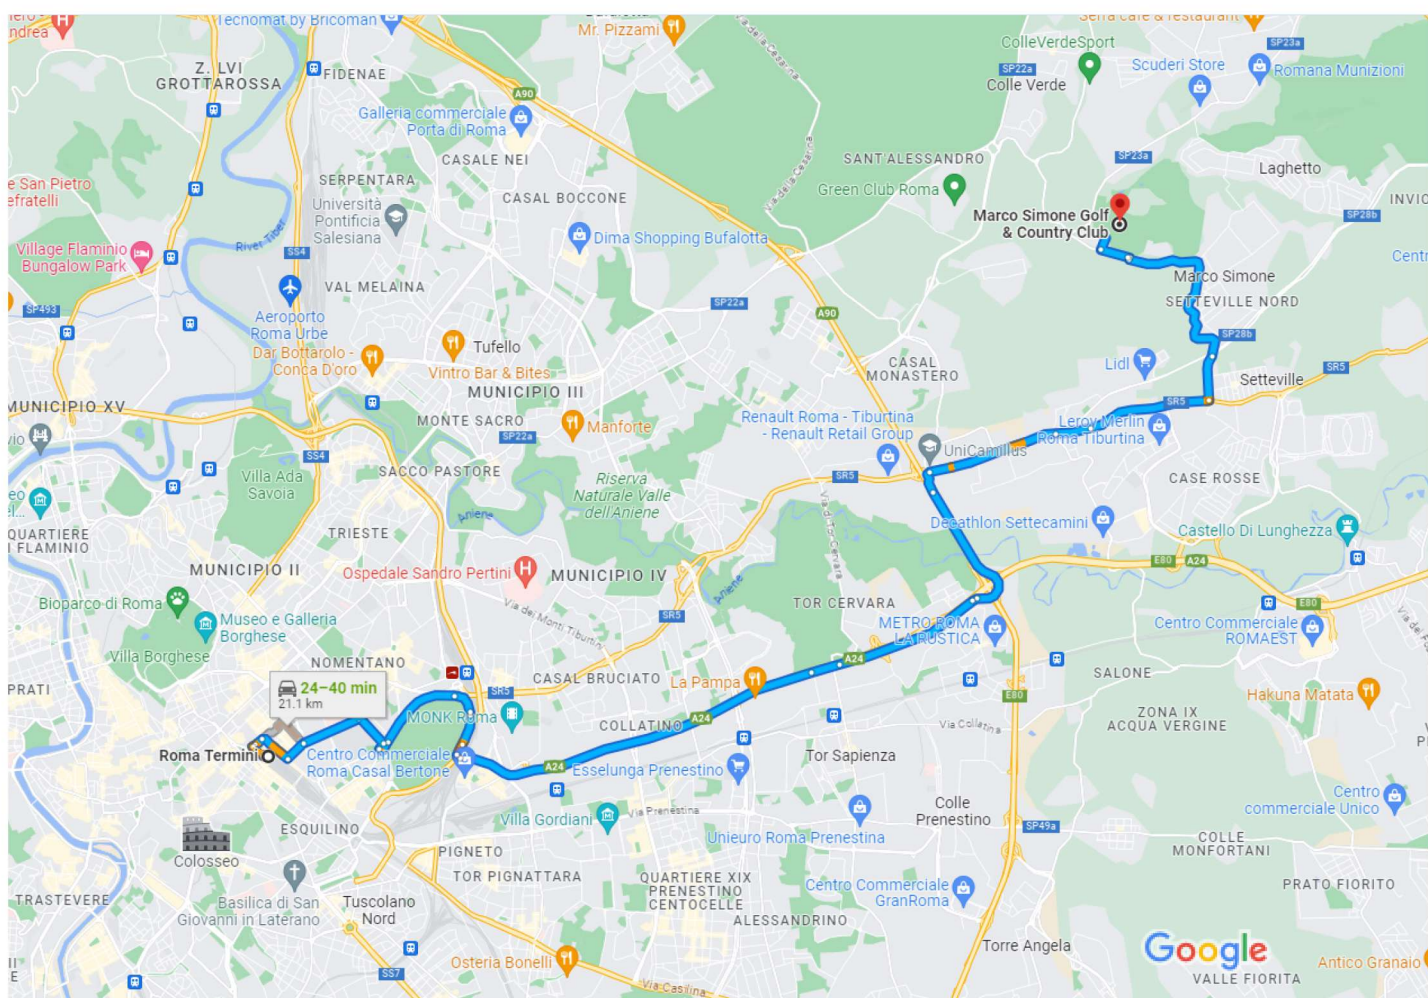

How to reach Marco Simone Golf & Country Club from ROMA TERMINI TRAIN STATION

Map data ©2023 1 km

13 min (4.6 km)

- ↑ 1. Head southwest on Piazza dei Cinquecento
- ↪ 2. Turn right to stay on Piazza dei Cinquecento
- ↪ 3. Turn right to stay on Piazza dei Cinquecento
- ↪ 4. Turn right at Viale Enrico de Nicola
- ↪ 5. Continue onto Viale Enrico de Nicola
- ↪ 6. Turn right onto Via Marsala
- ↪ 7. Turn left onto Via del Castro Pretorio
- ↑ 8. Continue straight onto Viale dell'Università
- ↪ 9. Turn right onto Viale Regina Elena
- ↪ 10. Turn right onto Piazzale del Verano
- ↪ 11. Turn left onto Piazzale del Verano/Via Tiburtina
Continue to follow Piazzale del Verano
- ↑ 12. Continue onto Via Tiburtina
- ↗ 13. Slight right onto Dir. Tangenziale Est, S. Giovanni
- ↗ 14. Merge onto Circonvallazione Tiburtina
- ↗ 15. Take the ramp to A24
- ↗ 16. Keep right at the fork to continue toward A24
- ↗ 17. Keep left at the fork, follow signs for Grande Raccordo Anulare

Continue on A24. Take Via Tiburtina/SR5 to Via di Marco Simone

13 min (12.9 km)

- ↑ 18. Continue onto A24
- ↪ 19. Keep left to stay on A24
- ↗ 20. Keep right at the fork to stay on A24
- ↗ 21. Use the middle lane to take the SP49a exit toward Napoli
- ↗ 22. Keep left at the fork, follow signs for Grande Raccordo Anulare/SS5/Tiburtina/SP22/a Nomentana/Salaria/SS3/Flaminia and merge onto Grande Raccordo Anulare/A90
- ↗ 23. Take exit 13 toward SS 5/Via Tiburtina/Tivoli
- ↗ 24. Merge onto Via Tiburtina/SR5
- ↪ 25. Keep left
- ↗ 26. Merge onto Via Tiburtina/SR5

Continue on Via di Marco Simone to your destination in Guidonia

6 min (3.6 km)

- ↪ 27. Turn left onto Via di Marco Simone
- ↻ 28. At the roundabout, take the 2nd exit and stay on Via di Marco Simone
- ↪ 29. Turn right
- ↪ 30. Turn left
- ↪ 31. Slight left
- ↪ 32. Turn right

Marco Simone Golf & Country Club

Via di Marco Simone, 84/88, 00012 Guidonia RM